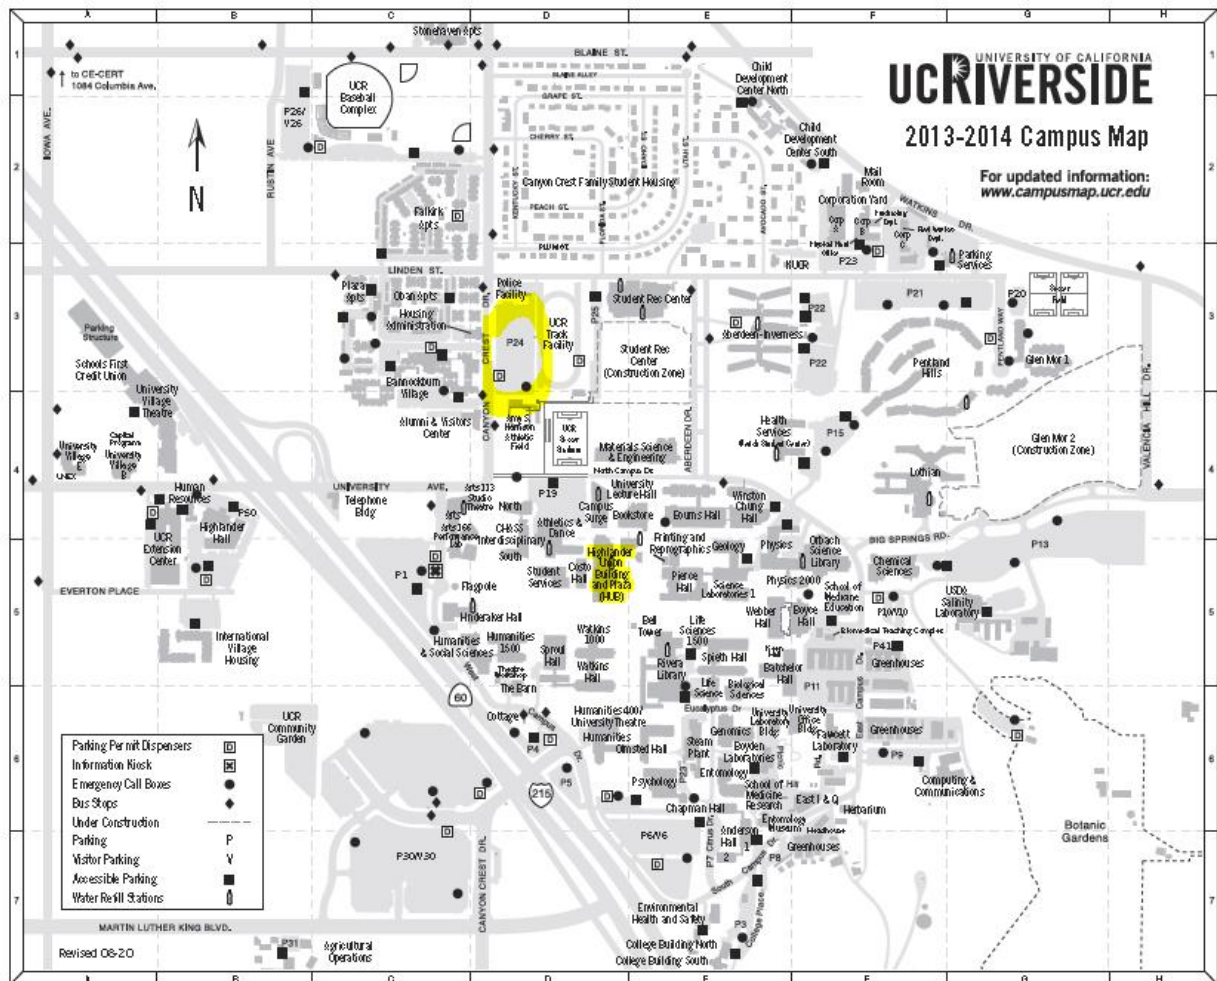

# University of California, Riverside Campus Map

Registration for Library Instruction 101 will be in Room 355 of the Highlander Union Building (HUB).

The address for the HUB is 353 Highlander Union Building (HUB) Riverside, CA 92507. (Marked in yellow on the map below.) The address for the campus is 900 University Avenue, Riverside, CA 92521.

**Participants in the workshop should park in Lot P24. Parking is free.**

You can find a much larger campus map at <http://campusmap.ucr.edu/map.pdf>