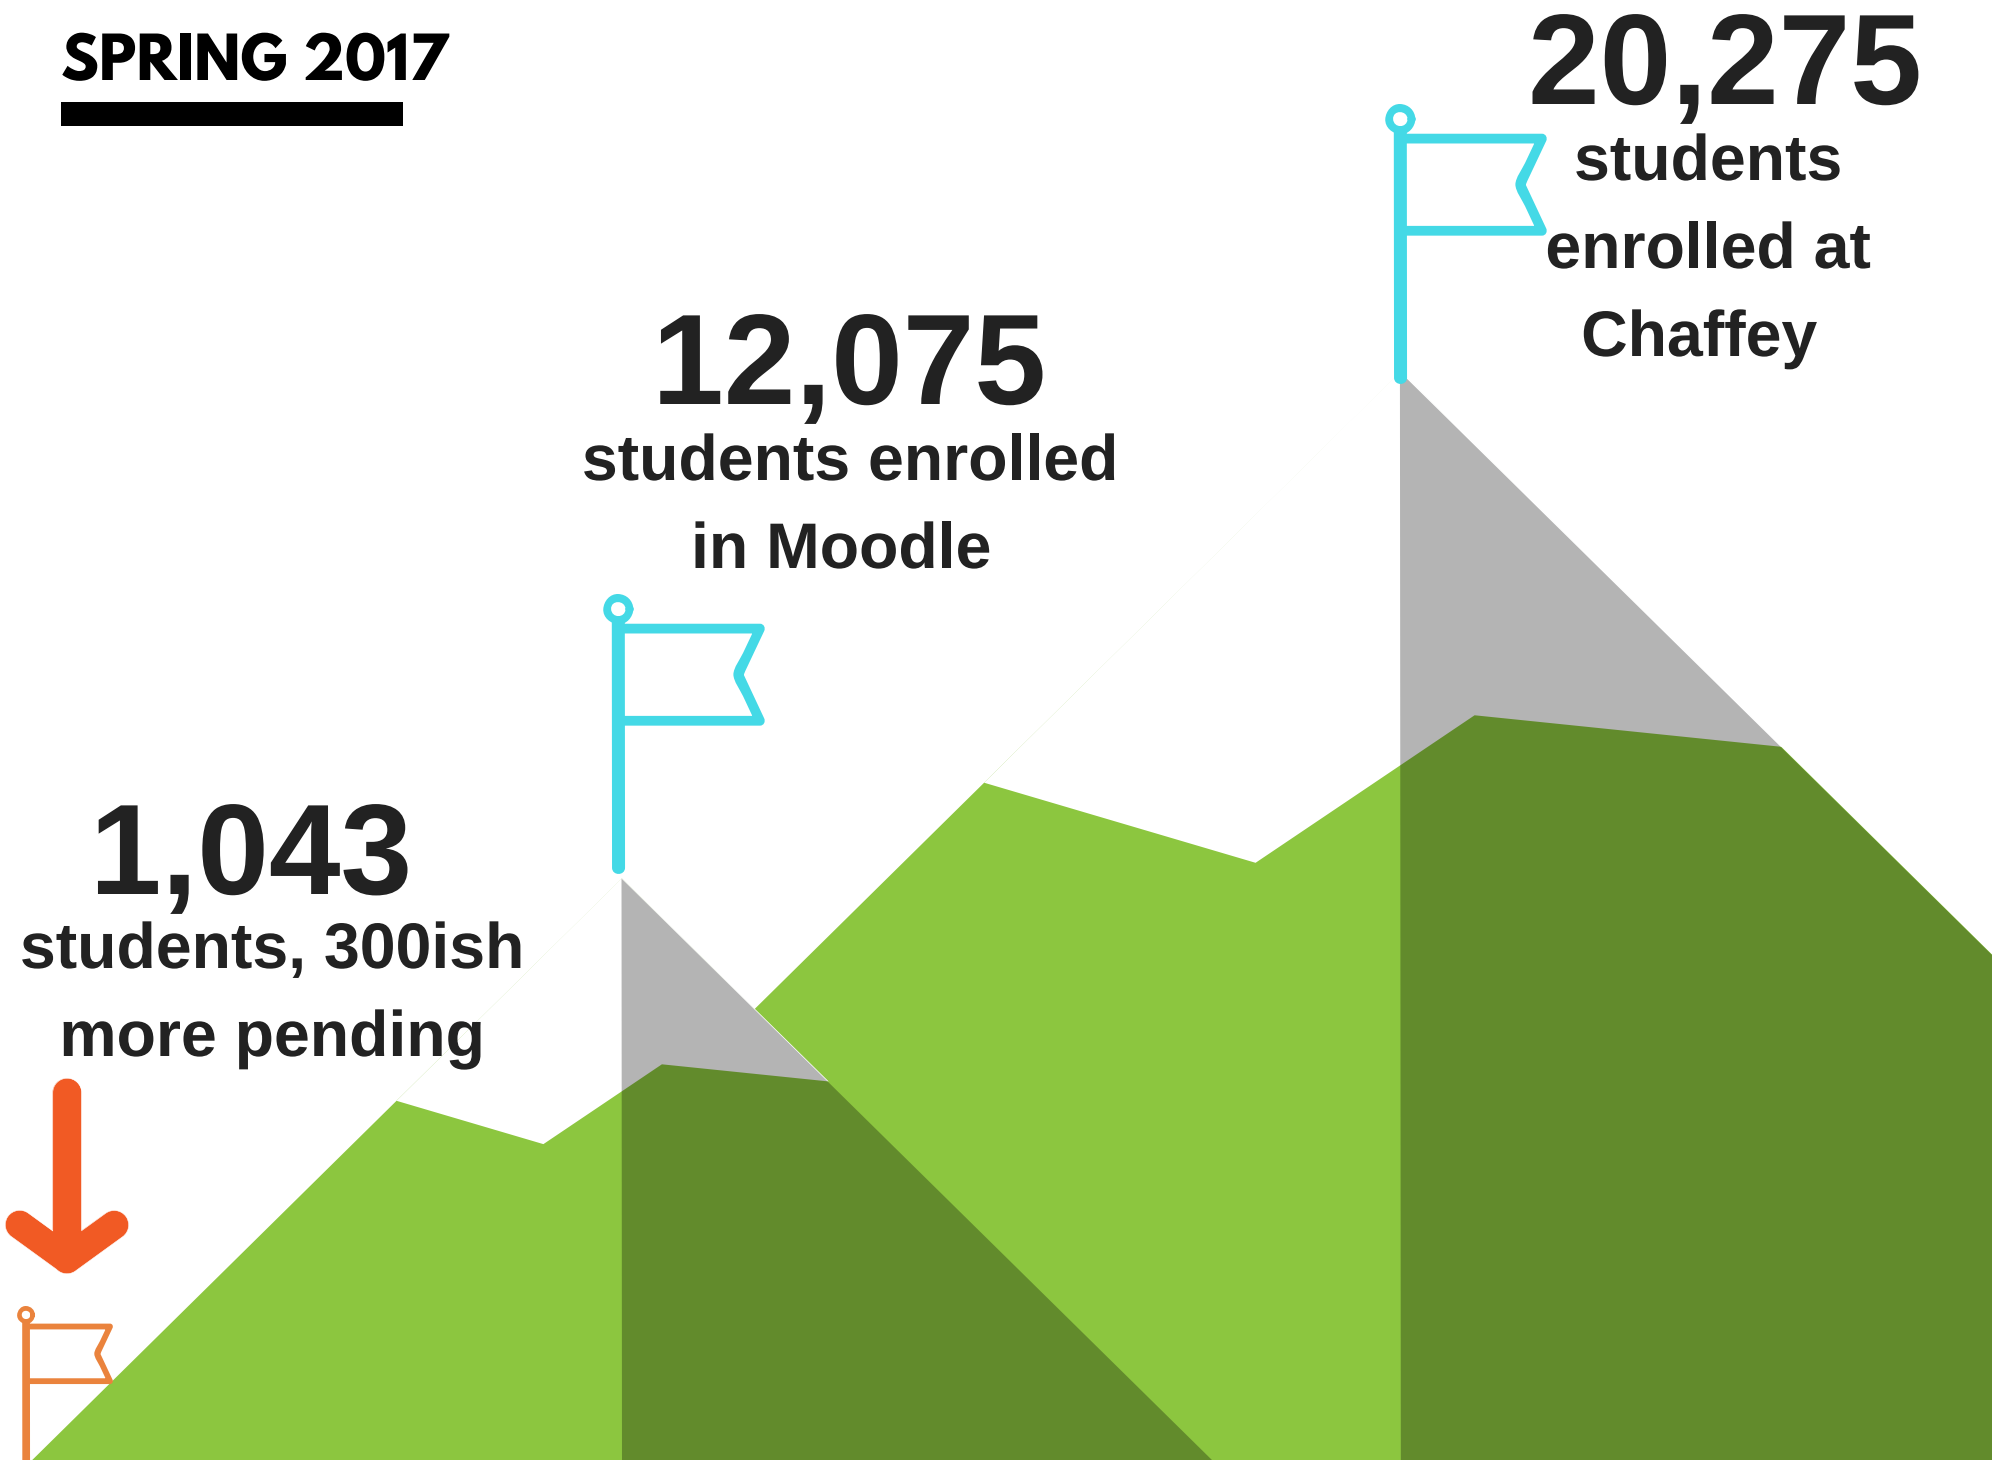

400 students to 22,400:

**How I'm attempting to expand the online
instruction program at Chaffey College**

ANNETTE YOUNG
REFERENCE LIBRARIAN
CHAFFEY COLLEGE
SCILWORKS 2017

~~400 students to 22,400:~~

How I'm attempting to expand the online instruction program at Chaffey College

282

21,633

ANNETTE YOUNG
REFERENCE LIBRARIAN
CHAFFEY COLLEGE
SCILWORKS 2017

SPRING 2017

1,043

students, 300ish
more pending

12,075
students enrolled
in Moodle

20,275